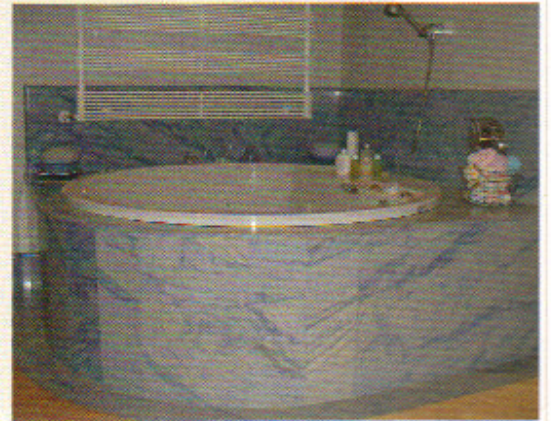

📍 Private house

Bathroom covering with azul macaubas cut to size and polished.