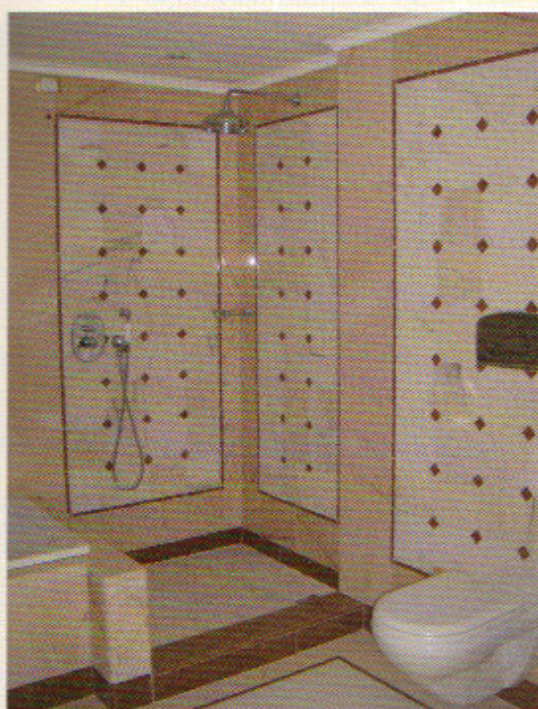

◀ Petriolo (Grosseto)

Hall

Big rose window in Botticino, bardiglio imperial,
Red Verona and Yellow Siena Pavement.
Yellow Siena, Botticino, Red Verona.

Rooms

Red Verona, Botticino, Bardiglio Imperial.

Stairs

Solid step and riser in Botticino.

Works

Building trade

Interior Design

Special interventions