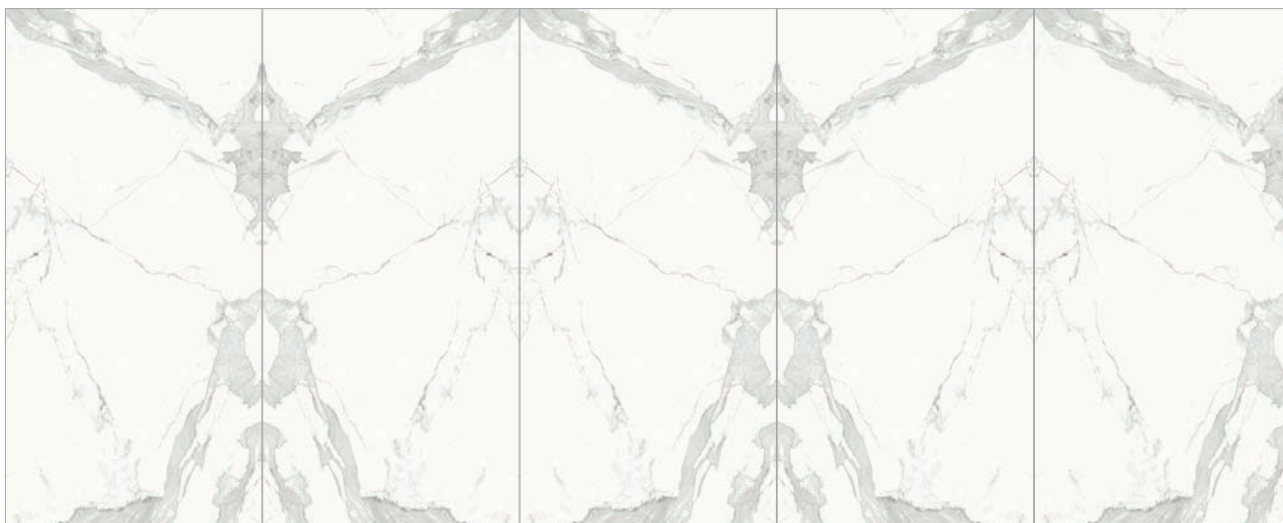

Estatuario Bookmatch

Estatuario E01

Estatuario E01R

Estatuario E01

Estatuario E01R

Estatuario E01